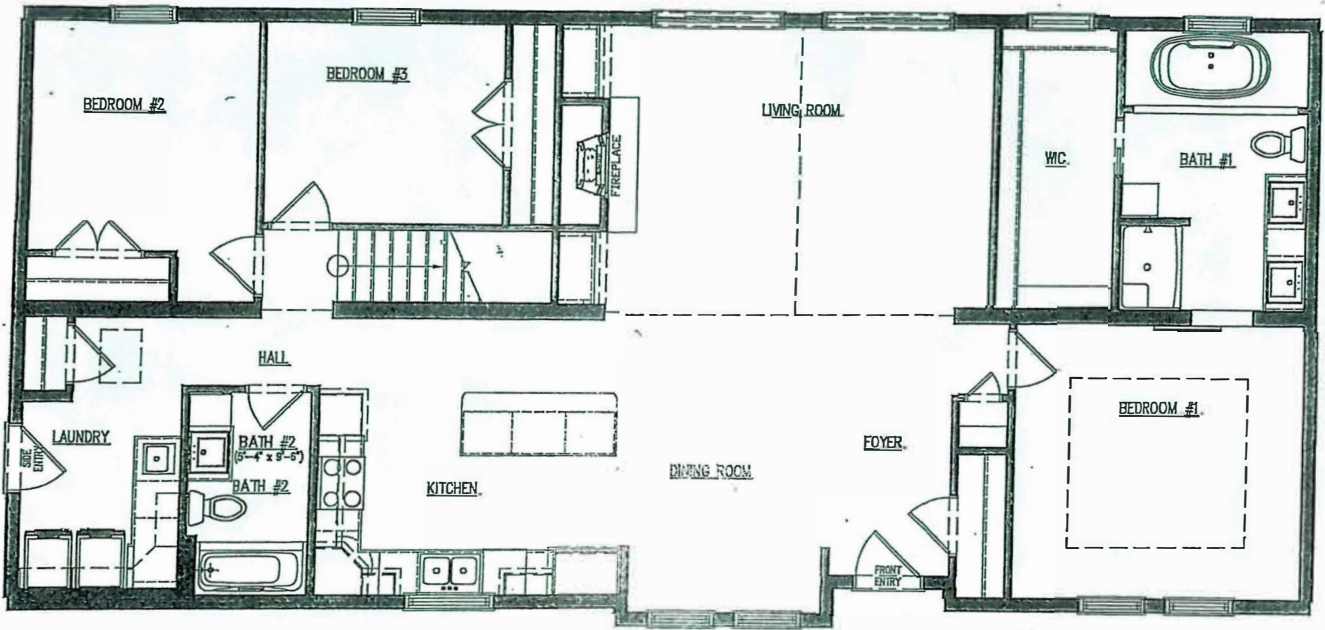

HOMES OF HARMONY

2019 NorthStar Huntley 28' x 60'

Lot #2 3 BR 2 BA Modular approx. 1690 sq. ft.

NS Huntley Home out of Redwood Falls, MN

Light Gray Lot Model Options:

- L.P. Smart Siding
- Roof o/Front door
- Bump out Front
- Main Entrance Door Steel
- Archway to Ambrym Tub
- Barndoor Opening into Bath 1
- Hatinator Gas Fireplace w/Fan & Remote
- Barnwood Mantel
- Barnwood Surround below mantle pc in LRm
- Barnwood Bean to LRm
- Internal doors solid Oak
- Internal Barn & Pocket Doors
- 90-degree Tray Ceiling Ambrym
- Ceiling Fans New Style, Ambrym LRm
- Dining Rm double Windows
- Kitchen Island
- Cabinetry w/Soft Close and Dovetail Drawer Boxes
- Trash Basket Cabinet & Corner Lazy Susan
- Pantry
- GE Appliance Package
- Vector Sliding Patio Doors w/Screen
- Lg Coat Closet in Foyer
- Lg Laundry Room w/Exit Door
- Hall Closets (2)
- LED Interior Lights
- LED Exterior Lights
- Exterior GFCI Outlet