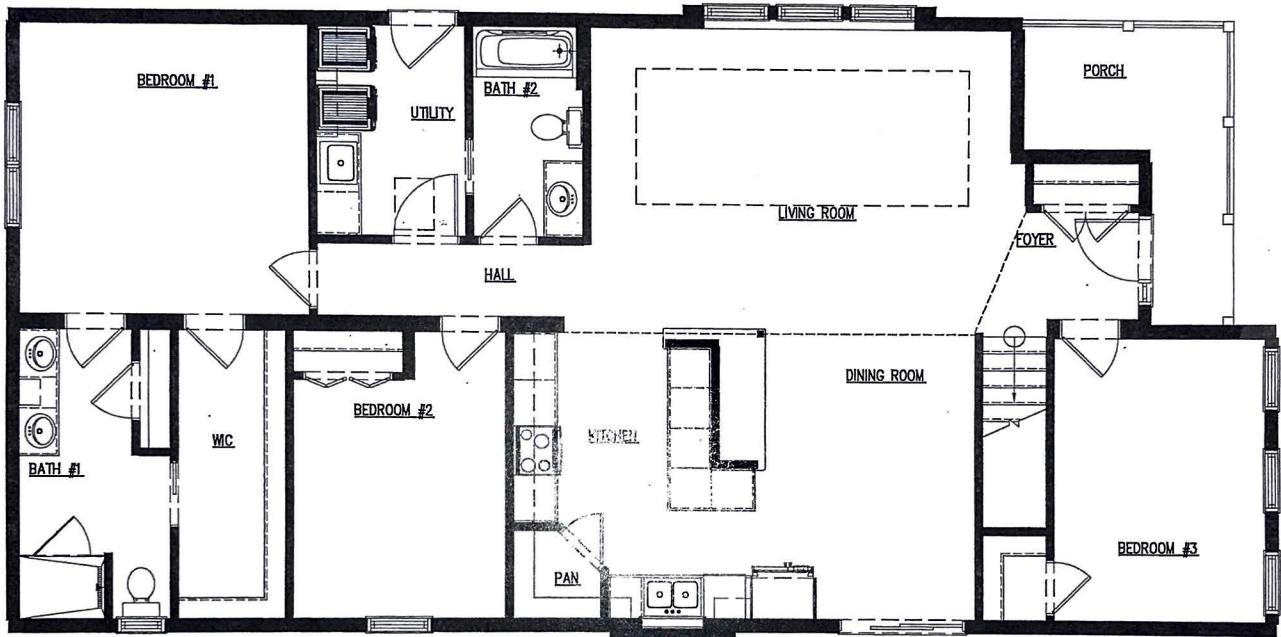

HOMES OF HARMONY

2019 NorthStar w/Porch 30' x 60'

Lot #1 3 BR 2 BA Modular approx. 1740 sq. ft.

Home Built in Redwood Falls, MN

Gray Lot Model

- Dormer
- Large Front Porch
- LP Smart Siding
- 9' Ceiling Height
- Interior Doors solid Oak
- Foyer has Exit Door w/Coat Closet
- Stairwell by Foyer
- 90 degree Tray Ceiling LRm
- Ceiling fan LRm
- Patio Doors off Dining Rm
- Lg Laundry Rm
- Sink & Exit Door
- TV Jack
- GE Appliance Pkg SS
- Cabinets, soft close
- Kitchen w/walk-In Pantry
- Kitchen Island
- Tiled backsplash Kitchen
- Master BRm w/Walk-In Closet & Private Bath w/dbl Vanity
- Corner Tiled Shower 48"x 60" w/Glass Door
- Lg Linen Closet
- Bath #2
- Elongated Toilet
- Tub/Shower
- TV/Phone Jacks
- Ext Outlets GFCI (2)