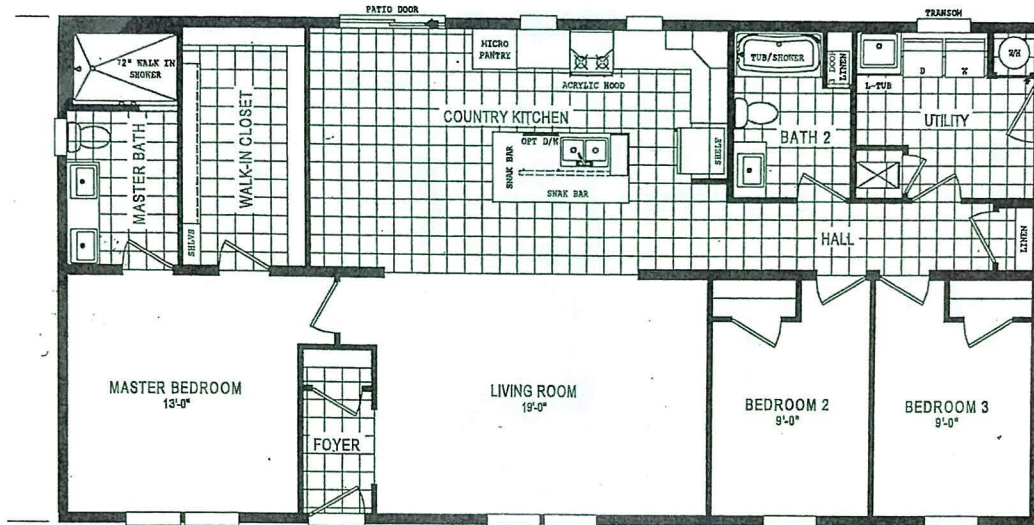

HOMES OF HARMONY

2020 Schult Riverview 5628-202

Lot #4 3 BR 2 BA Sectional approx 1,540 sq ft

368804 Schult Built Home, Redwood Falls MN

- 20' Dbl Dormer
- Soffit/Fascia & drip edge, white
- Ridge Vents & Ice Shield- std
- 8' Exterior Walls
- 2x8 Floor Joists
- Flat Ceilings
- Drywall t/o
- 6' Patio doors
- Clayton Low-E Window
- 6-Pnl Exit Doors 36"6" Wht Steel
- 6-Pnl Passage Doors Kaffe t/o
- Upgraded Trim Pkg
- Insulation: R22 Floor, R19 Wall, R45 Roof
- Carrier HVAC Gas Furnace
- Fiberglass heat duct sys
- Lg Utility Rm w/Exit Door
- Exterior water faucet
- Country Kitchen Island in Wood
- Appliance Pkg, Black
- Gas Range w/Microwave hood combo
- 26' Refrig SxS w/icemaker
- Dishwasher Dlx
- Hunter Fan 52" LRm
- 40-Gal Elec Water Heater
- 200 Amp Elec Serv
- TV/Phone Jacks
- Bath #1 & #2
- Sq Chinette Lav
- Elongated Stool
- Bath #1 Walkin Cer Shower, tiled
- Bath #2: Frbgls tub 60" 1 pc
- Mirror w/Seamed Edge
- Recessed Med Cab