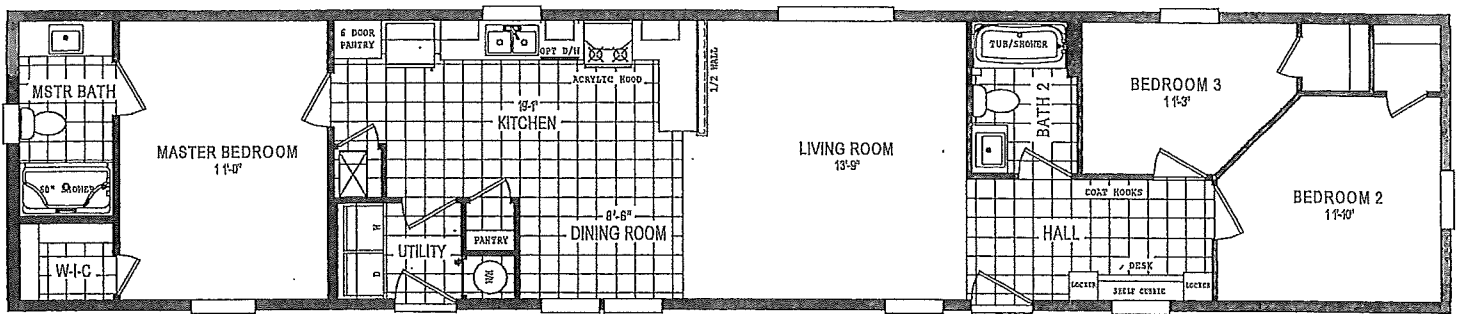

HOMES OF HARMONY

2020 Schult Riverview 7616-216

Lot # 5 3 BR 2 BA Single approx. 1,190 sq. ft.

R369109 Schult Home -- Redwood Falls, MN

- Flat Ceilings
- Exterior Walls 8'
- 2x8 Floor Joists
- Dry Wall t/o
- Lux Low-E Window
- Exterior Steel Doors 6 pnl 36" White
- Interior Doors White
- Upgrade Trim Pkg
- Insulation R19 Wall, R22 Floor, R36 Roof
- Appliance Pkg, Black
- Spot Lights t/o
- 6-Door Kitchen Pantry
- Kitchen Pantry 2nd
- Hunter Fan 52" in LR & MBR
- Home Office Pre-wire
- Duracraft Cabinets t/o
- Coat Hooks by Entry Door
- Carrier Gas Furnace
- Ventilare Sys III
- Fiberglass Heat Duct Sys
- 40 Gal Elec Water Heater
- 100 Amp Elec Service
- TV Jacks
- Ext Water Faucet (2)
- Water Meter Loop
- Bath #1 & #2
- Square Chinette Lav
- Elongated Stool
- Bath Fan/Lite
- Mirror w/seamed edge
- #1 – 1Pc 60" Fiberglass Tub
- #2 – Std 60" Tub/Shower 1 pc
- Recessed Med Cabinet
- Curved Shower Rod