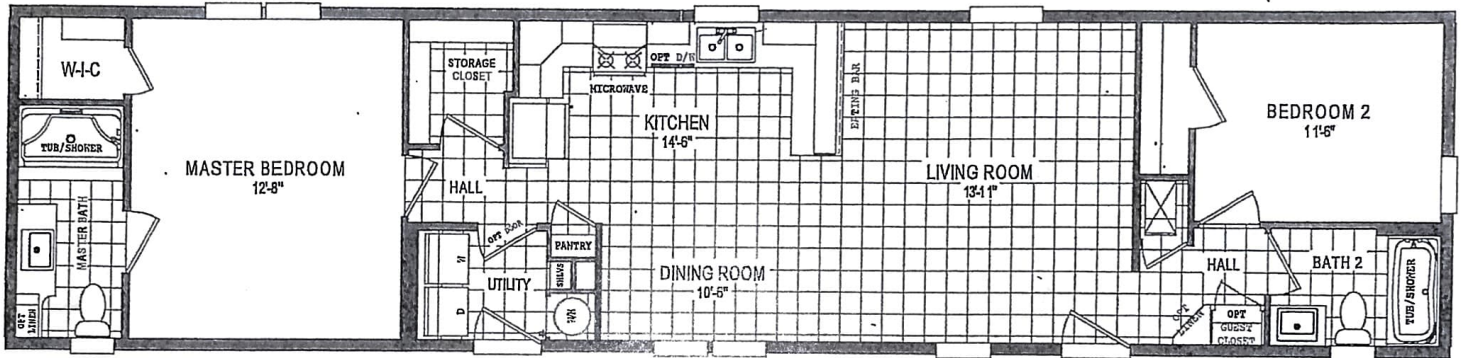

# HOMES OF HARMONY

2020 Schult Independence 7216-307-2

2 BR 2 BA Single Section approx 1,065 sq. ft.

Lot 7

## 369111 Schult Built Home -- Redwood Falls MN

- Vinyl Lap Siding- Rustic Clay
- 8 ft Exterior Walls w/Flat Ceilings
- LUX Low-E Windows
- 2x8 Floor Joist
- Exterior Doors 36" 6pnl, White
- Interior Doors, White
- Insulation R19 Wall, R22 Floor, R36 Roof
- Snack Bar w/Cabinets o/h
- Spotlights in Kitchen
- Appliance Pkg, black
  - Gas Range w/Acrylic Rangehood
  - 18' Refrig, Dishwasher
- Carrier HVAC Gas Furnace
- Fiberglass Heat Duct Sys
- 40-Gal Elec Water Heater
- 100 Amp Elec Service
- Ext Recept ( 2 )
- Hunter 52" Ceiling Fan LRm MBr
- 3-Door Pantry
- Guest Closet Hall
- Exterior Water Faucet
- Water Meter Loop
- Bath #1
  - Sq. Chinette Lav
  - Elongated Stool
  - Mirror w/Seamed Edge
  - 1pc Garden Tub/Shw
  - Mirror w/Seamed Edge
- Bath #2- Recessed Med Cab
- 1Pc 60" Fbrgl Tub/Shower
- Wire Shelving
- Metal Soffit & Fascia White
- Wind Wrap & Ice Shield