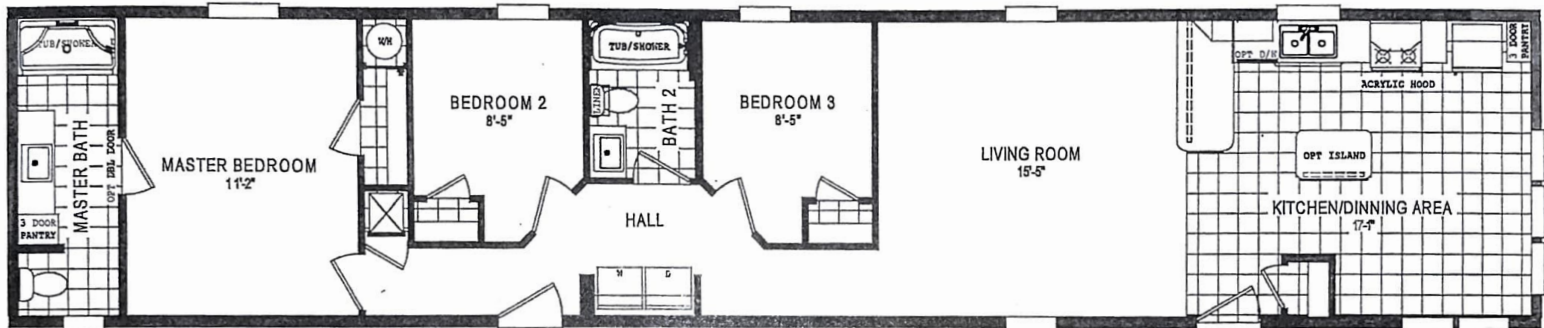

# HOMES OF HARMONY

2019 Schult Riverview 8016-15-4

Lot #8 3 BR 2 BA Single approx. 1,190 sq. ft.

## R368507 Schult Home -- Redwood Falls, MN

- Vaulted Ceilings
- Clayton Low-E Window
- 2x8 Floor Joist
- 7'-6" Exterior Walls
- Exterior Doors 2 pnl 36"6 White
- Upgrade Trim Pkg – Kaffe
- Upgraded Carpet "Awesome"
- Furnace Door White
- Insulation R19 Wall, R22 Floor, R36 Roof
- Appliance Pkg, White
- Spot Lights t/o
- Theme Kitchen Pkg
- 3-Door Kitchen Pantry
- Kitchen Island
- Drywall t/o
- 3-Door Corner Linen
- Bay Window LRm
- Sunken LRm
- Coat Closet by front Entry Door
- Intertherm Gas Furnace
- Ventilare Sys III
- Fiberglass Heat Duct Sys
- 40 Gal Elec Water Heater
- 100 Amp Elec Service
- TV Jacks
- Ext Water Faucet
- Water Meter Loop
- Bath #1 & #2
- Square Chinette Lav
- Elongated Stool
- Bath Fan/Lite
- Mirror w/seamed edge
- #1 – Walk-in Shower w/swinging door
- 3-Door Cabinet
- #2 – Std 60" Tub/Shower 1 pc
- Recessed Med Cabinet
- Curved Shower Rod
- 52" Hunter Fan LRm