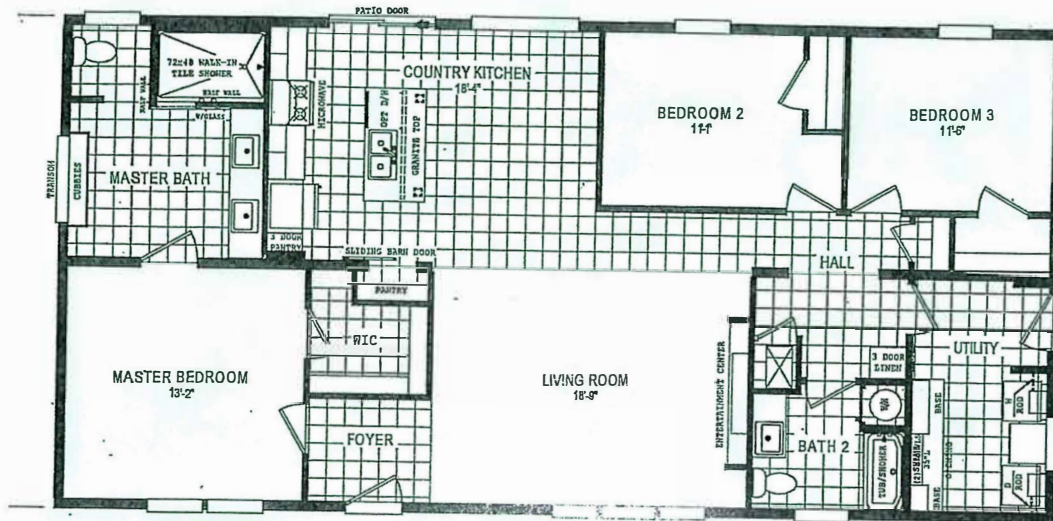

## 2020 Schult Washington R5628

Lot # 17 3 BR 2 BA Sectional approx 1,568 sq ft