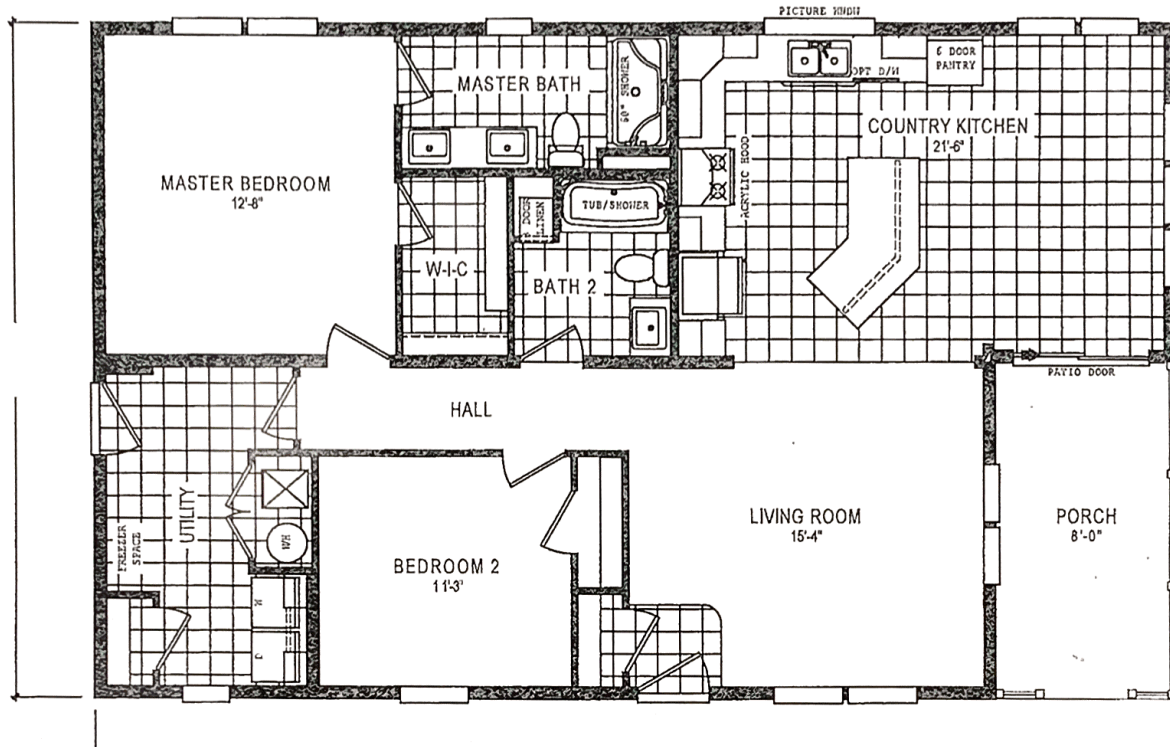

HOMES OF HARMONY

2019 Schult Riverview 4432-208

Lot #16 2 BR 2 BA - Porch - approx 1,280 sq. ft.

R368065AB Schult Home, Redwood Falls, MN

- 2 BR 2 BA
- Porch w/6' Patio Door
- Theme Kitchen Pkg
- Frigidaire Appliance Pkg, black
- Kitchen Island w/ pendent lights
- Full Box Cabinet System
- Soft Close Cabinets & Drawers
- 52" Paddle Fans (2)
- Lg Laundry Rm w/Exit door
- Dbl Doors for Furnace & W.H.
- 20 ft. Open Dormer
- Full length Structural Beam
- Exterior Walls 7' 6"
- Vaulted Ceilings
- Exterior Doors
- Front 36" 6 Pnl Steel
- Rear 36" 9 Lite Steel
- Low-E Windows, Clayton
- Drape Pkg
- Hybrid Drywall t/o
- Upgraded Carpeting
- Insulation: R22 Floor, R21 Wall, R45 Roof
- Inthertherm Gas Furnace
- Ventilare Sys III
- Perimeter Heat
- Fiberglass Heat Duct Sys
- 40 Gal Elec Water Heater
- 100 Amp Elec Service
- Phone/TV Jacks
- Spotlights
- Bath #1 & #2
- Chinette Lav, sq
- Elongated Stool
- Mirror w/seamed edge
- 60" Tub/Shwr
- Water Meter Loop
- Exterior Faucets & Elec Outlets