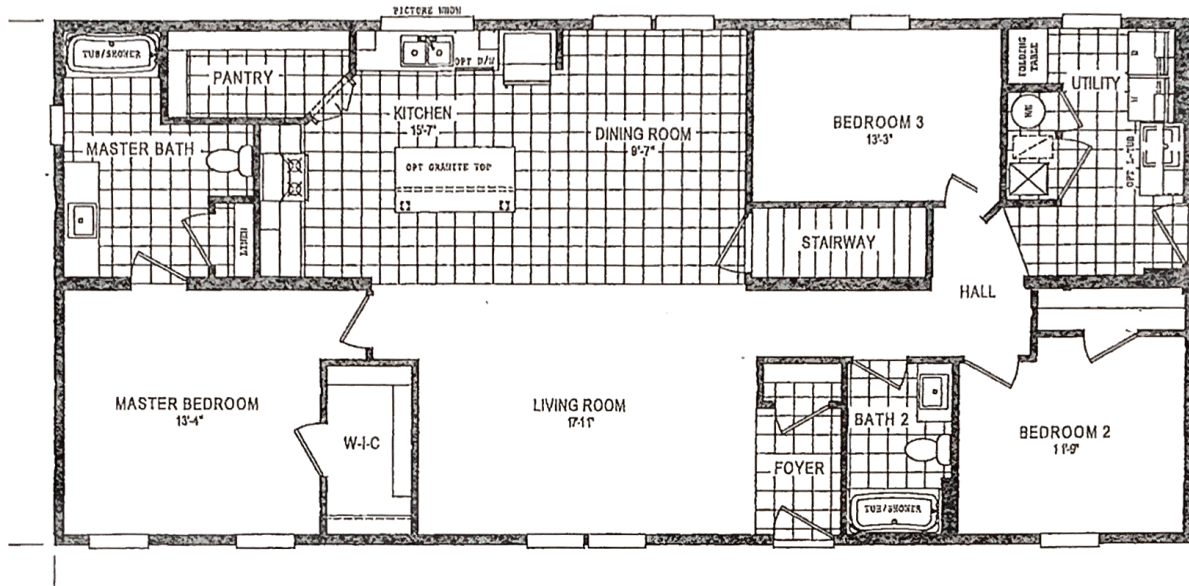

HOMES OF HARMONY

2019 Schult Independence 6028-632

Lot #19 3 BR 2 BA Sectional approx. 1,920 Sq Ft

R368285 Schult Home Redwood Falls, MN

- 20' Closed Dormer
- Vaulted Ceilings
- 6' Patio Door
- Clayton Low-E Windows
- Drywall t/o
- Front Ext Door w/Oval Dec Window
- Rear Ext Door w/ 9-Lite Window
- 6pnl Interior/Furnace Doors, Kaffe
- Insulation: R22 Floor, R21 Wall, R45 Roof
- Fiberglass heat duct sys
- Intertherm Gas Furnace
- Ventilair Sys III
- Perimeter baseboard heat
- Kitchen Island w/SS Sink & Granite Top
- Kitchen Walk-in Pantry
- Theme Kitchen Pkg
- Recessed Spot Lite's t/o
- Frigidaire Appliance Pkg, Black
- 50-Gal Elec Water Heater
- 200 Amp Elec Service
- Home Office Pre-wire
- Phone/TV Jack
- 52" Hunter Fans- LRm, MBr
- Bath #1 Master
Dbl Lav Sq Chinette w/Mirror o/h
Soaker Tub 72x42 Whirlpool
Tiled Shower 48"
- 3-Door Linen Cabinet
Sliding Barn Door
- Bath #2
Lav Sq Chinette w/Mirror Framed
Recessed Med Cab
60" Fbrgl's Tub, 1pc
- Cabinet Pkg, Kaffe
Soft Close Drawers & Cabinets
Pullout Wastebasket
- Lg Laundry Room
Window o/Tub, Cabinets
Wired for Washer Dryer